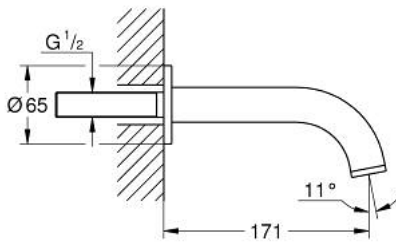

13 139 003 ATRIO BATH SPOUT

PRODUCT DESCRIPTION

- Colour: chrome
- wall mounted
- GROHE LongLife finish
- mousseur
- projection 171 mm
- min. recommended pressure 1.0 bar

13 139 003 ATRIO BATH SPOUT

SPARE PARTS, April 2017 – now

1: Mousseur (Spare part-nr. 13926000)