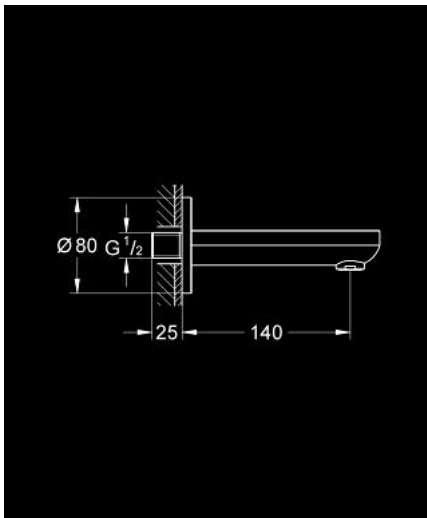

13 255 000 BAUCOSMOPOLITAN BATH SPOUT

PRODUCT DESCRIPTION

- Colour: chrome
- wall mounted
- GROHE LongLife finish
- mousseur
- projection 140 mm
- male thread 1/2"

13 255 000 BAUCOSMOPOLITAN BATH SPOUT

SPARE PARTS, September 2009 – now

1: Mousseur (Spare part-nr. 13952000)