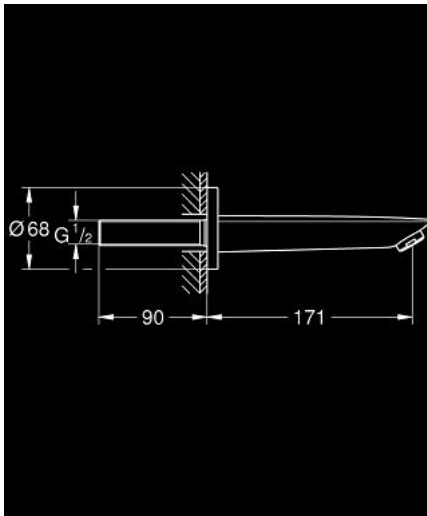

13 255 001 BAUCOSMOPOLITAN BATH SPOUT

PRODUCT DESCRIPTION

- Colour: chrome
- wall mounted
- GROHE LongLife finish
- mousseur
- projection 171 mm
- male thread 1/2"

13 255 001 BAUCOSMOPOLITAN BATH SPOUT

SPARE PARTS, September 2018 – now

1: Mousseur (Spare part-nr. 13952000)