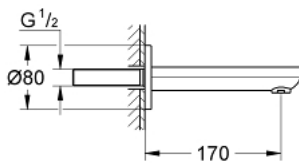

13 261 000 EUROSMART COSMOPOLITAN BATH SPOUT

PRODUCT DESCRIPTION

- Colour: chrome
- wall mounted
- GROHE LongLife finish
- mousseur
- male thread 1/2"
- projection 170 mm
- min. recommended pressure 1.0 bar

13 261 000 EUROSMART COSMOPOLITAN BATH SPOUT

SPARE PARTS, September 2009 – now

1: Mousseur (Spare part-nr. 13952000)

2: Sealing washer (Spare part-nr. 0128200M)