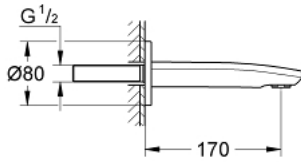

13 276 002 EUROSTYLE COSMOPOLITAN BATH SPOUT

PRODUCT DESCRIPTION

- Colour: chrome
- wall mounted
- GROHE LongLife finish
- mousseur
- male thread 1/2"
- projection 170 mm
- min. recommended pressure 1.0 bar

13 276 002 EUROSTYLE COSMOPOLITAN BATH SPOUT

SPARE PARTS, March 2010 – April 2020

1: Mousseur (Spare part-nr. 13952000)