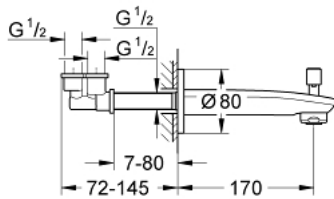

## 13 277 002 EUROSTYLE COSMOPOLITAN BATH SPOUT

### PRODUCT DESCRIPTION

- Colour: chrome
- wall mounted
- GROHE LongLife finish
- mousseur
- automatic diverter: bath/shower
- with concealed connection piece
- male thread 1/2"
- projection 170 mm

## 13 277 002 EUROSTYLE COSMOPOLITAN BATH SPOUT

**SPARE PARTS**, March 2010 – now

- 1: Diverter knob (Spare part-nr. 48022000)
- 1.1: Diverter knob (Spare part-nr. 64309000)
- 2: Repl.kit f.rotary valve (Spare part-nr. 48023000)
- 3: Flow straightener (Spare part-nr. 48024000)