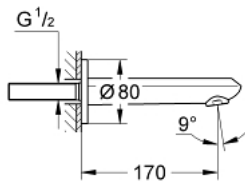

13 278 002 EURODISC COSMOPOLITAN BATH SPOUT

PRODUCT DESCRIPTION

- Colour: chrome
- wall mounted
- GROHE LongLife finish
- mousseur
- male thread 1/2"
- projection 170 mm
- min. recommended pressure 1.0 bar

13 278 002 EURODISC COSMOPOLITAN BATH SPOUT

SPARE PARTS, March 2010 – now

1: Mousseur (Spare part-nr. 13927000)