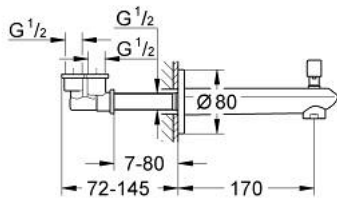

13 279 DC2 EURODISC COSMOPOLITAN BATH SPOUT

PRODUCT DESCRIPTION

- Colour: Supersteel
- wall mounted
- GROHE LongLife finish
- mousseur
- automatic diverter: bath/shower
- with concealed connection piece
- male thread 1/2"
- projection 170 mm

13 279 DC2 EURODISC COSMOPOLITAN BATH SPOUT

SPARE PARTS, July 2023 – now

1: diverter knob (Spare part-nr. 48022DC0)

1.1: Diverter knob (Spare part-nr. 64309DC0)

2: Repl.kit f.rotary valve (Spare part-nr. 48023000)

3: flow straightener (Spare part-nr. 48063DC0)