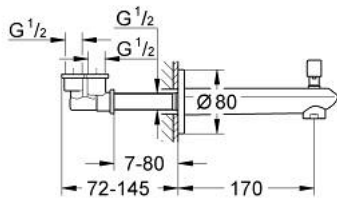

13 279 DL2 EURODISC COSMOPOLITAN BATH SPOUT

PRODUCT DESCRIPTION

- Colour: brushed warm sunset
- wall mounted
- GROHE LongLife finish
- mousseur
- automatic diverter: bath/shower
- with concealed connection piece
- male thread 1/2"
- projection 170 mm

13 279 DL2 EURODISC COSMOPOLITAN BATH SPOUT

SPARE PARTS, July 2023 – now

1: diverter knob (Spare part-nr. 48022DL0)

1.1: diverter knob (Spare part-nr. 64309DL0)

2: Repl.kit f.rotary valve (Spare part-nr. 48023000)

3: flow straightener (Spare part-nr. 48063DL0)