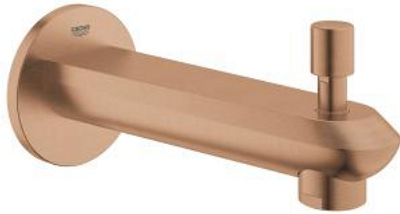

13 279 DL2 EURODISC COSMOPOLITAN BATH SPOUT

PRODUCT DESCRIPTION

- Colour: brushed warm sunset
- wall mounted
- GROHE LongLife finish
- mousseur
- automatic diverter: bath/shower
- with concealed connection piece
- male thread 1/2"
- projection 170 mm

13 279 DL2 EURODISC COSMOPOLITAN BATH SPOUT

SPARE PARTS, July 2023 – now

1: diverter knob (Spare part-nr. 48022DL0)

1.1: diverter knob (Spare part-nr. 64309DL0)

2: Repl.kit f.rotary valve (Spare part-nr. 48023000)

3: flow straightener (Spare part-nr. 48063DL0)