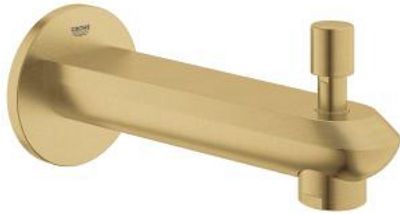

## 13 279 GN2 EURODISC COSMOPOLITAN BATH SPOUT

### PRODUCT DESCRIPTION

- Colour: brushed cool sunrise
- wall mounted
- GROHE LongLife finish
- mousseur
- automatic diverter: bath/shower
- with concealed connection piece
- male thread 1/2"
- projection 170 mm

## 13 279 GN2 EURODISC COSMOPOLITAN BATH SPOUT

**SPARE PARTS**, July 2023 – now

1: diverter knob (Spare part-nr. 48022GN0)

1.1: diverter knob (Spare part-nr. 64309GN0)

2: Repl.kit f.rotary valve (Spare part-nr. 48023000)

3: flow straightener US (Spare part-nr. 48063GN0)