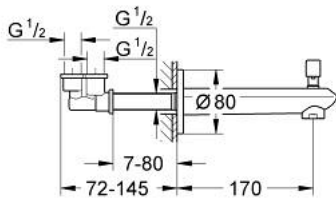

### PRODUCT DESCRIPTION

- Colour: brushed cool sunrise
- wall mounted
- GROHE LongLife finish
- mousseur
- automatic diverter: bath/shower
- with concealed connection piece
- male thread 1/2"
- projection 170 mm

## 13 279 GN2 EURODISC COSMOPOLITAN BATH SPOUT

**SPARE PARTS**, July 2023 – now

1: diverter knob (Spare part-nr. 48022GN0)

1.1: diverter knob (Spare part-nr. 64309GN0)

2: Repl.kit f.rotary valve (Spare part-nr. 48023000)

3: flow straightener US (Spare part-nr. 48063GN0)