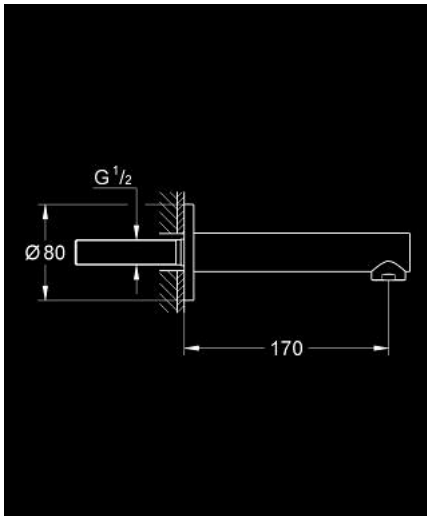

## 13 280 001 **CONCETTO BATH SPOUT**

### PRODUCT DESCRIPTION

- Colour: chrome
- wall mounted
- GROHE LongLife finish
- mousseur
- male thread 1/2"
- min. recommended pressure 1.0 bar

## 13 280 001 **CONCETTO BATH SPOUT**

**SPARE PARTS**, March 2010 – now

1: Sistra (Spare part-nr. 07899000)

2: Sealing washer (Spare part-nr. 0128200M)