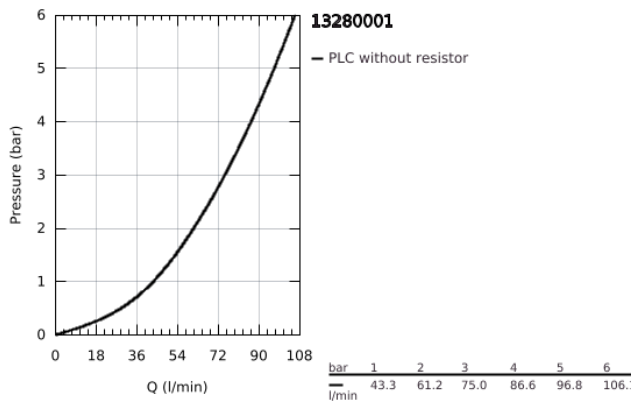

## 13 280 001 **CONCETTO BATH SPOUT**

### PRODUCT DESCRIPTION

- Colour: chrome
- wall mounted
- GROHE LongLife finish
- mousseur
- male thread 1/2"
- min. recommended pressure 1.0 bar