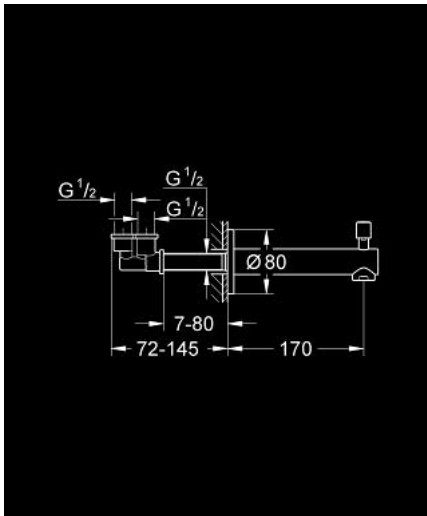

13 281 001 **CONCETTO BATH SPOUT WITH DIVERTER**

PRODUCT DESCRIPTION

- Colour: chrome
- wall mounted
- GROHE LongLife finish
- mousseur
- automatic diverter: bath/shower
- male thread 1/2"

13 281 001 **CONCETTO BATH SPOUT WITH DIVERTER**

SPARE PARTS, March 2010 – now

- 1: Diverter knob (Spare part-nr. 48076000)
- 1.1: Diverter knob (Spare part-nr. 64309000)
- 2: Repl.kit f.rotary valve (Spare part-nr. 48023000)
- 3: Flow straightener (Spare part-nr. 48063000)
- 4: Sealing washer (Spare part-nr. 0128200M)