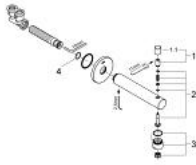

13 281 001 **CONCETTO BATH SPOUT WITH DIVERTER**

PRODUCT DESCRIPTION

- Colour: chrome
- wall mounted
- GROHE LongLife finish
- mousseur
- automatic diverter: bath/shower
- male thread 1/2"

13 281 001 **CONCETTO BATH SPOUT WITH DIVERTER**

SPARE PARTS, March 2010 – now

- 1: Diverter knob (Spare part-nr. 48076000)
- 1.1: Diverter knob (Spare part-nr. 64309000)
- 2: Repl.kit f.rotary valve (Spare part-nr. 48023000)
- 3: Flow straightener (Spare part-nr. 48063000)
- 4: Sealing washer (Spare part-nr. 0128200M)