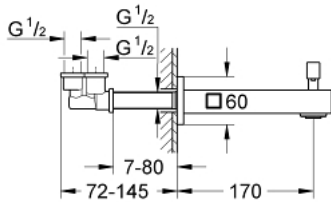

13 304 000 EUROCUBE BATH SPOUT

PRODUCT DESCRIPTION

- Colour: chrome
- wall mounted
- GROHE LongLife finish
- mousseur
- automatic diverter: bath/shower
- with concealed connection piece
- male thread 1/2"
- projection 170 mm
- min. recommended pressure 1.0 bar

13 304 000 EUROCUBE BATH SPOUT

SPARE PARTS, November 2010 – now

- 1: Diverter knob (Spare part-nr. 48128000)
- 2: Repl.kit f.rotary valve (Spare part-nr. 48023000)
- 3: Flow straightener (Spare part-nr. 48024000)
- 4: Sealing washer (Spare part-nr. 0128200M)