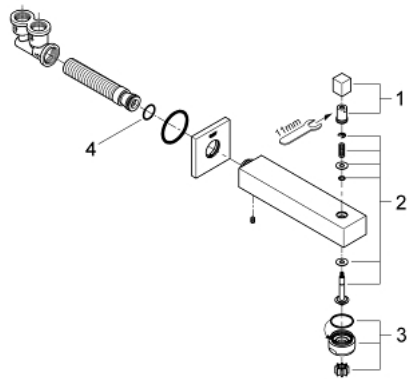

13 304 000 EUROCUBE BATH SPOUT

PRODUCT DESCRIPTION

- Colour: chrome
- wall mounted
- GROHE LongLife finish
- mousseur
- automatic diverter: bath/shower
- with concealed connection piece
- male thread 1/2"
- projection 170 mm
- min. recommended pressure 1.0 bar

13 304 000 EUROCUBE BATH SPOUT

SPARE PARTS, November 2010 – now

- 1: Diverter knob (Spare part-nr. 48128000)
- 2: Repl.kit f.rotary valve (Spare part-nr. 48023000)
- 3: Flow straightener (Spare part-nr. 48024000)
- 4: Sealing washer (Spare part-nr. 0128200M)