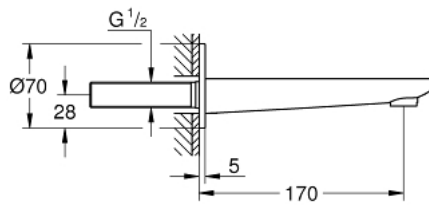

13 383 001 LINEARE BATH SPOUT

PRODUCT DESCRIPTION

- Colour: chrome
- wall mounted
- GROHE LongLife finish
- mousseur
- male thread 1/2"
- projection 170 mm

13 383 001 LINEARE BATH SPOUT

SPARE PARTS, October 2016 – now

1: Mousseur (Spare part-nr. 13952000)