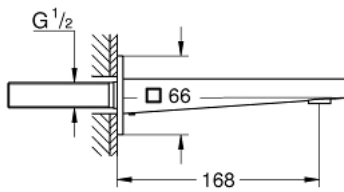

13 404 003 **GROHE PLUS BATH SPOUT**

**PRODUCT DESCRIPTION**

- Colour: chrome
- wall mounted
- GROHE LongLife finish
- laminar mousseur
- male thread 1/2"
- projection 168 mm

13 404 003 **GROHE PLUS BATH SPOUT**

**SPARE PARTS**, August 2018 – now

1: Mousseur (Spare part-nr. 48009000)