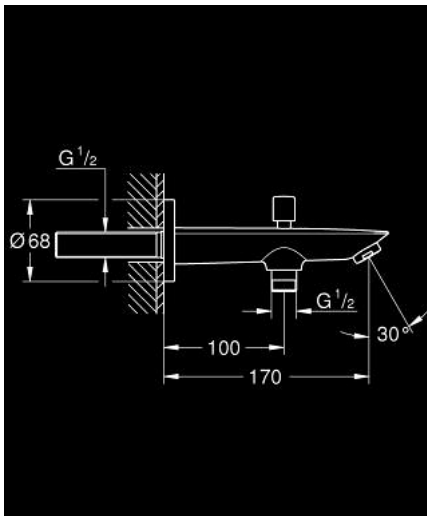

13 425 001 BAUCOSMOPOLITAN BATH SPOUT WITH DIVERTER

PRODUCT DESCRIPTION

- Colour: chrome
- wall mounted
- GROHE LongLife finish
- mousseur
- non-return valve
- automatic diverter: bath/shower
- female thread 1/2"

13 425 001 BAUCOSMOPOLITAN BATH SPOUT WITH DIVERTER

SPARE PARTS, September 2018 – now

- 1: Mousseur (Spare part-nr. 13952000)
- 2: Diverter knob (Spare part-nr. 64309000)
- 3: Diverter (Spare part-nr. 65655000)