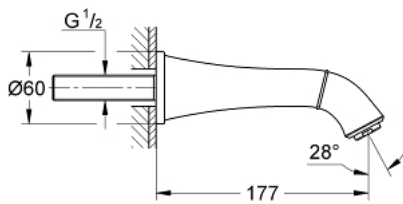

13 484 000 GRANDERA BATH SPOUT

PRODUCT DESCRIPTION

- Colour: chrome
- wall mounted
- GROHE LongLife finish
- mousseur
- projection 177 mm
- min. recommended pressure 1.0 bar

Pure Freude
an Wasser

13 484 000 GRANDERA BATH SPOUT

SPARE PARTS, October 2021 – now

1: Mousseur (Spare part-nr. 13952000)