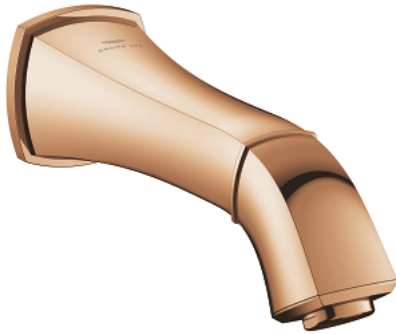

Pure Freude  
an Wasser

## 13 484 DA0 GRANDERA BATH SPOUT

### PRODUCT DESCRIPTION

- Colour: warm sunset
- wall mounted
- GROHE LongLife finish
- mousseur
- projection 177 mm
- min. recommended pressure 1.0 bar