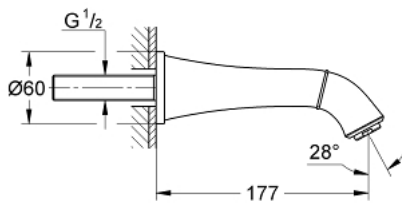

13 484 IG0 GRANDERA BATH SPOUT

PRODUCT DESCRIPTION

- Colour: chrome/gold
- wall mounted
- GROHE LongLife finish
- mousseur
- projection 177 mm
- min. recommended pressure 1.0 bar

Pure Freude
an Wasser

13 484 IG0 GRANDERA BATH SPOUT

SPARE PARTS, October 2021 – now

1: Mousseur (Spare part-nr. 13952G00)