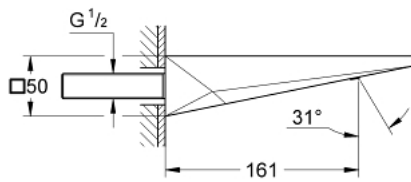

13 485 000 ALLURE BRILLIANT BATH SPOUT

PRODUCT DESCRIPTION

- Colour: chrome
- wall mounted
- GROHE LongLife finish
- projection 161 mm
- spout with integrated mousseur

13 485 000 ALLURE BRILLIANT BATH SPOUT