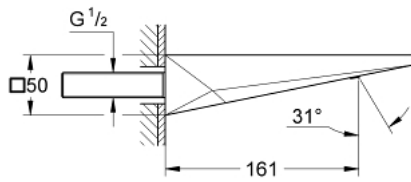

13 485 AL0 ALLURE BRILLIANT BATH SPOUT

PRODUCT DESCRIPTION

- Colour: brushed hard graphite
- wall mounted
- GROHE LongLife finish
- projection 161 mm
- spout with integrated mousseur

13 485 AL0 ALLURE BRILLIANT BATH SPOUT