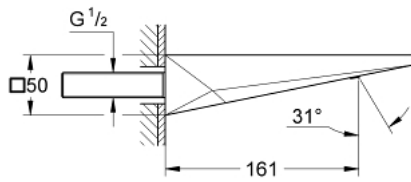

13 485 DC0 **ALLURE BRILLIANT BATH SPOUT**

PRODUCT DESCRIPTION

- Colour: Supersteel
- wall mounted
- GROHE LongLife finish
- projection 161 mm
- spout with integrated mousseur

13 485 DC0 **ALLURE BRILLIANT BATH SPOUT**