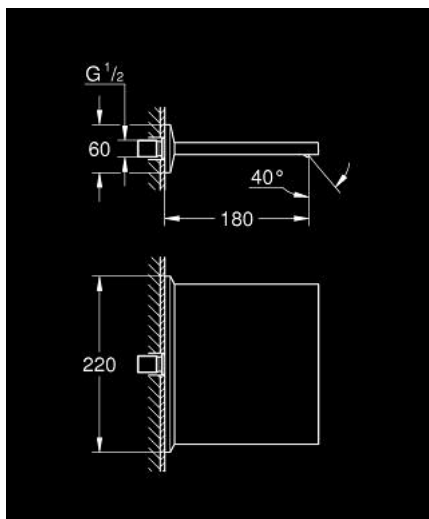

13 486 000 ALLURE BRILLIANT CASCADE SPOUT FOR BATH AND SHOWER

PRODUCT DESCRIPTION

- Colour: chrome
- wall mounted
- GROHE LongLife finish
- projection 180 mm
- min. recommended pressure 1.0 bar

13 486 000 **ALLURE BRILLIANT CASCADE SPOUT FOR BATH AND SHOWER**

SPARE PARTS, October 2021 – now

1: Dirt strainer (Spare part-nr. 0676800M)