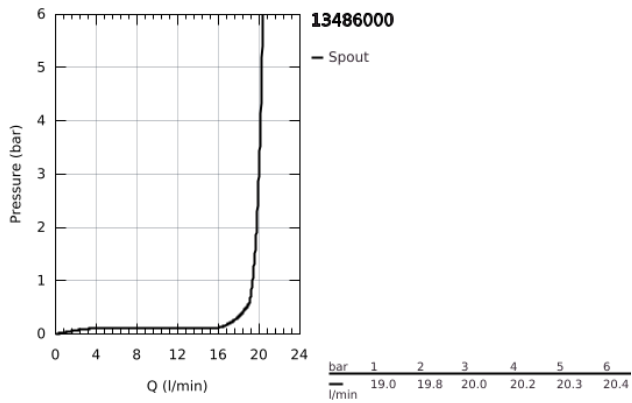

13 486 000 ALLURE BRILLIANT CASCADE SPOUT FOR BATH AND SHOWER

PRODUCT DESCRIPTION

- Colour: chrome
- wall mounted
- GROHE LongLife finish
- projection 180 mm
- min. recommended pressure 1.0 bar

13 486 000 **ALLURE BRILLIANT CASCADE SPOUT FOR BATH AND SHOWER**

SPARE PARTS, October 2021 – now

1: Dirt strainer (Spare part-nr. 0676800M)