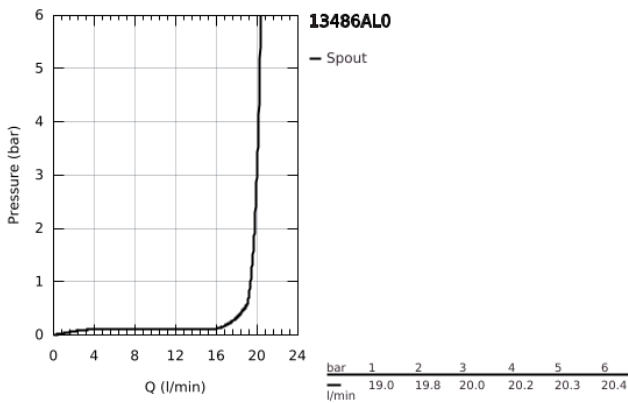

13 486 AL0 ALLURE BRILLIANT CASCADE SPOUT FOR BATH AND SHOWER

PRODUCT DESCRIPTION

- Colour: brushed hard graphite
- wall mounted
- GROHE LongLife finish
- projection 180 mm
- min. recommended pressure 1.0 bar