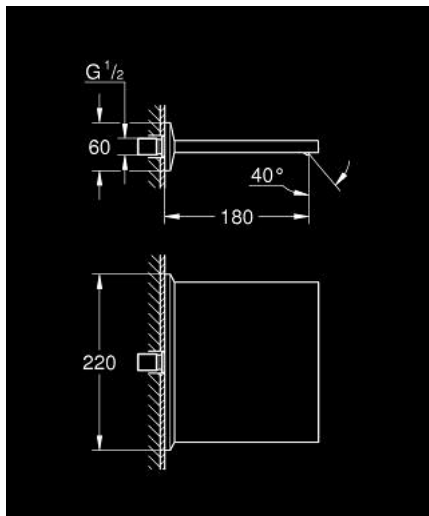

13 486 AL0 ALLURE BRILLIANT CASCADE SPOUT FOR BATH AND SHOWER

PRODUCT DESCRIPTION

- Colour: brushed hard graphite
- wall mounted
- GROHE LongLife finish
- projection 180 mm
- min. recommended pressure 1.0 bar

13 486 AL0 ALLURE BRILLIANT CASCADE SPOUT FOR BATH AND SHOWER

SPARE PARTS, October 2021 – now

1: Dirt strainer (Spare part-nr. 0676800M)