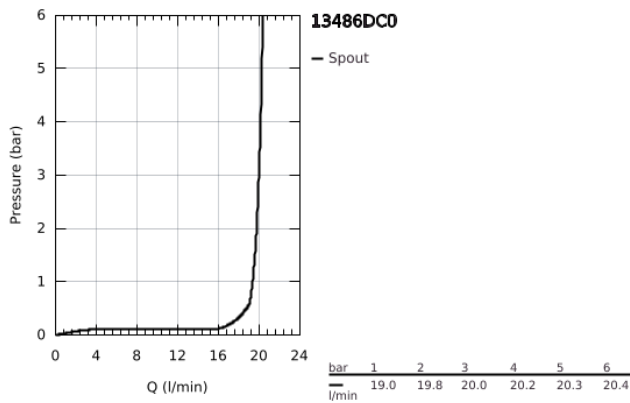

13 486 DC0 ALLURE BRILLIANT CASCADE SPOUT FOR BATH AND SHOWER

PRODUCT DESCRIPTION

- Colour: Supersteel
- wall mounted
- GROHE LongLife finish
- projection 180 mm
- min. recommended pressure 1.0 bar

13 486 DC0 **ALLURE BRILLIANT CASCADE SPOUT FOR BATH AND SHOWER**

SPARE PARTS, October 2021 – now

1: Dirt strainer (Spare part-nr. 0676800M)