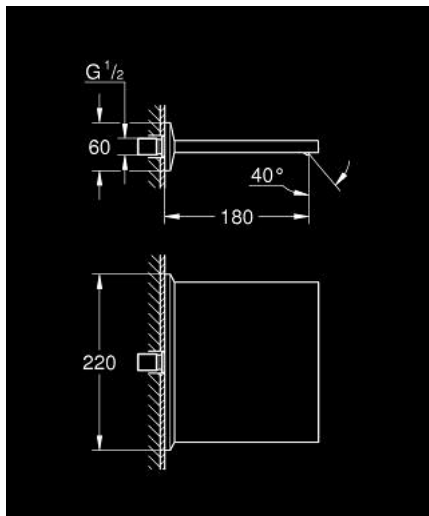

13 486 DC0 ALLURE BRILLIANT CASCADE SPOUT FOR BATH AND SHOWER

PRODUCT DESCRIPTION

- Colour: Supersteel
- wall mounted
- GROHE LongLife finish
- projection 180 mm
- min. recommended pressure 1.0 bar

13 486 DC0 **ALLURE BRILLIANT CASCADE SPOUT FOR BATH AND SHOWER**

SPARE PARTS, October 2021 – now

1: Dirt strainer (Spare part-nr. 0676800M)