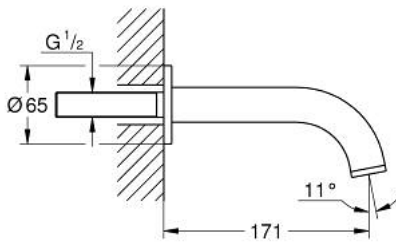

13 487 000 ATRIO BATH SPOUT

PRODUCT DESCRIPTION

- Colour: chrome
- wall mounted
- GROHE LongLife finish
- mousseur
- projection 171 mm
- min. recommended pressure 1.0 bar

13 487 000 **ATRIO BATH SPOUT**

SPARE PARTS, October 2021 – now

1: Mousseur (Spare part-nr. 13926000)