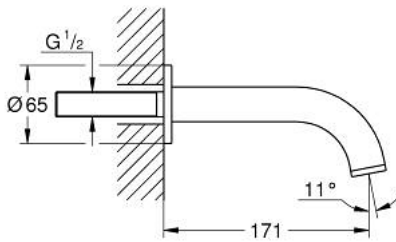

13 487 AL0 ATRIO BATH SPOUT

PRODUCT DESCRIPTION

- Colour: brushed hard graphite
- wall mounted
- GROHE LongLife finish
- mousseur
- projection 171 mm
- min. recommended pressure 1.0 bar

13 487 AL0 ATRIO BATH SPOUT

SPARE PARTS, October 2021 – now

1: Mousseur (Spare part-nr. 13926000)