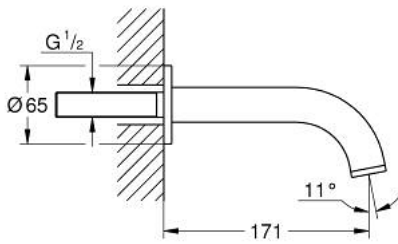

### PRODUCT DESCRIPTION

- Colour: warm sunset
- wall mounted
- GROHE LongLife finish
- mousseur
- projection 171 mm
- min. recommended pressure 1.0 bar

## 13 487 DA0 ATRIO BATH SPOUT

**SPARE PARTS**, October 2021 – now

1: Mousseur (Spare part-nr. 13926000)