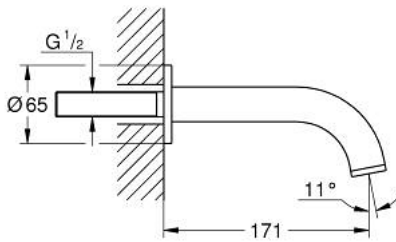

### PRODUCT DESCRIPTION

- Colour: Supersteel
- wall mounted
- GROHE LongLife finish
- mousseur
- projection 171 mm
- min. recommended pressure 1.0 bar

## 13 487 DC0 **ATRIO BATH SPOUT**

**SPARE PARTS**, October 2021 – now

1: Mousseur (Spare part-nr. 13926000)