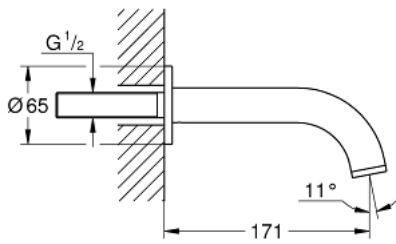

### PRODUCT DESCRIPTION

- Colour: brushed warm sunset
- wall mounted
- GROHE LongLife finish
- mousseur
- projection 171 mm
- min. recommended pressure 1.0 bar

## 13 487 DL0 ATRIO BATH SPOUT

**SPARE PARTS**, November 2022 – now

1: Mousseur (Spare part-nr. 13926000)