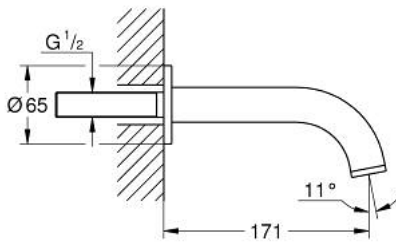

13 487 GL0 ATRIO BATH SPOUT

PRODUCT DESCRIPTION

- Colour: cool sunrise
- wall mounted
- GROHE LongLife finish
- mousseur
- projection 171 mm
- min. recommended pressure 1.0 bar

13 487 GL0 ATRIO BATH SPOUT

SPARE PARTS, October 2021 – now

1: Mousseur (Spare part-nr. 13926000)