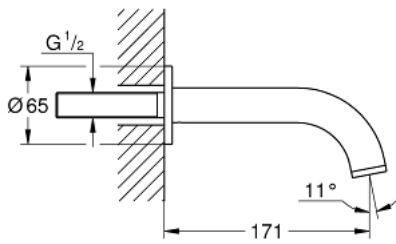

13 487 GN0 ATRIO BATH SPOUT

PRODUCT DESCRIPTION

- Colour: brushed cool sunrise
- wall mounted
- GROHE LongLife finish
- mousseur
- projection 171 mm
- min. recommended pressure 1.0 bar

13 487 GN0 **ATRIO BATH SPOUT**