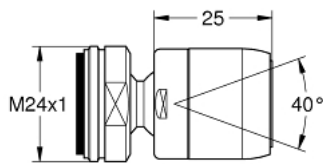

13 915 000 BALL-JOINT AERATOR

PRODUCT DESCRIPTION

- Colour: chrome
- external thread
- M 24 x 1
- flow class A
- 13.5 - 15.0 l/min at 3 bar
- GROHE LongLife finish

Pure Freude
an Wasser

13 915 000 **BALL-JOINT AERATOR**