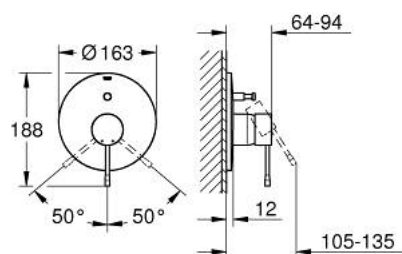

19 285 001 ESSENCE SINGLE-LEVER BATH MIXER

PRODUCT DESCRIPTION

- Colour: chrome
- trim set for use with rough-in box 33 963 001 or 33 965 001
- without concealed body
- metal lever
- GROHE LongLife finish
- automatic diverter: bath/shower
- escutcheon- and shaft-sealing
- metal escutcheon
- covered fixing
- min. recommended pressure 1.0 bar

19 285 001 ESSENCE SINGLE-LEVER BATH MIXER

SPARE PARTS, January 2014 – now

- 1: Lever (Spare part-nr. 46915000)
- 2: Escutcheon (Spare part-nr. 46905000)
- 3: Diverter (Spare part-nr. 46737000)
- 4: Extension set (Spare part-nr. 46343000)*
- 5: Extension set (Spare part-nr. 46191000)*
- 6: Temperature limiter (Spare part-nr. 46308000)*