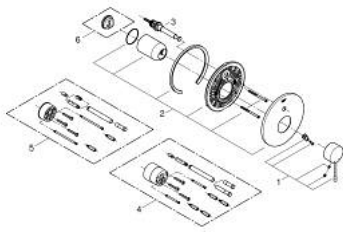

19 285 001 ESSENCE SINGLE-LEVER BATH MIXER

PRODUCT DESCRIPTION

- Colour: chrome
- trim set for use with rough-in box 33 963 001 or 33 965 001
- without concealed body
- metal lever
- GROHE LongLife finish
- automatic diverter: bath/shower
- escutcheon- and shaft-sealing
- metal escutcheon
- covered fixing
- min. recommended pressure 1.0 bar

19 285 001 ESSENCE SINGLE-LEVER BATH MIXER

SPARE PARTS, January 2014 – now

- 1: Lever (Spare part-nr. 46915000)
- 2: Escutcheon (Spare part-nr. 46905000)
- 3: Diverter (Spare part-nr. 46737000)
- 4: Extension set (Spare part-nr. 46343000)*
- 5: Extension set (Spare part-nr. 46191000)*
- 6: Temperature limiter (Spare part-nr. 46308000)*