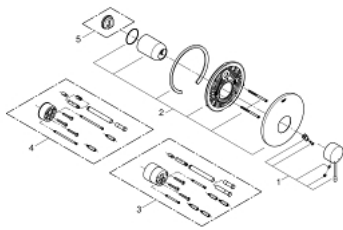

## 19 286 001 ESSENCE SINGLE-LEVER SHOWER MIXER

### PRODUCT DESCRIPTION

- Colour: chrome
- rough-in set for wall mounted shower mixer
- without concealed body
- metal lever
- GROHE LongLife finish
- escutcheon- and shaft-sealing
- metal escutcheon
- covered fixing
- min. recommended pressure 1.0 bar

### SPARE PARTS, January 2014 – now

- 1: Lever (Spare part-nr. 46915000)
- 2: Escutcheon (Spare part-nr. 46904000)
- 3: Extension set (Spare part-nr. 46343000)\*
- 4: Extension set (Spare part-nr. 46191000)\*
- 5: Temperature limiter (Spare part-nr. 46308000)\*