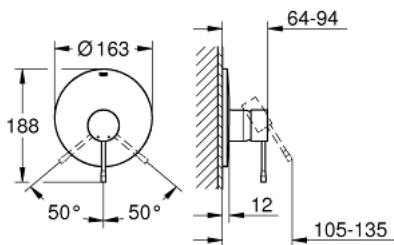

## 19 286 001 ESSENCE SINGLE-LEVER SHOWER MIXER

### PRODUCT DESCRIPTION

- Colour: chrome
- rough-in set for wall mounted shower mixer
- without concealed body
- metal lever
- GROHE LongLife finish
- escutcheon- and shaft-sealing
- metal escutcheon
- covered fixing
- min. recommended pressure 1.0 bar