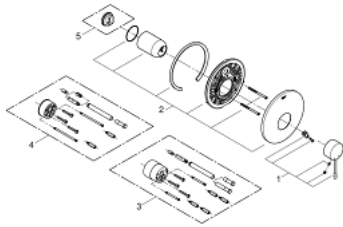

19 286 AL1 ESSENCE SINGLE-LEVER SHOWER MIXER

PRODUCT DESCRIPTION

- Colour: brushed hard graphite
- rough-in set for wall mounted shower mixer
- without concealed body
- metal lever
- GROHE LongLife finish
- escutcheon- and shaft-sealing
- metal escutcheon
- covered fixing
- min. recommended pressure 1.0 bar

19 286 AL1 ESSENCE SINGLE-LEVER SHOWER MIXER

SPARE PARTS, November 2016 – now

- 1: Lever (Spare part-nr. 46915AL0)
- 2: Escutcheon (Spare part-nr. 46904AL0)
- 3: Extension set (Spare part-nr. 46343000)*
- 4: Extension set (Spare part-nr. 46191000)*
- 5: Temperature limiter (Spare part-nr. 46308000)*