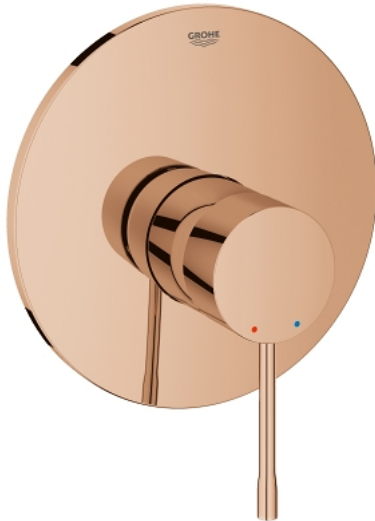

## 19 286 DA1 ESSENCE SINGLE-LEVER SHOWER MIXER

### PRODUCT DESCRIPTION

- Colour: warm sunset
- trim set for use with rough-in box 33 963 001, 33 964 001, 33 965 001
- without concealed body
- metal lever
- GROHE LongLife finish
- escutcheon- and shaft-sealing
- metal escutcheon
- covered fixing
- min. recommended pressure 1.0 bar
- smooth body with push-open waste set 1 1/4"