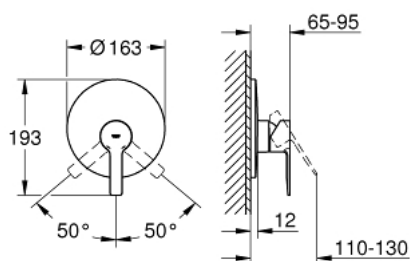

19 296 001 LINEARE SINGLE-LEVER SHOWER MIXER

PRODUCT DESCRIPTION

- Colour: chrome
- trim set for use with rough-in box 33 963 001, 33 964 001, 33 965 001
- without concealed body
- metal lever
- GROHE LongLife finish
- escutcheon- and shaft-sealing
- metal escutcheon
- covered fixing
- min. recommended pressure 1.0 bar

19 296 001 LINEARE SINGLE-LEVER SHOWER MIXER

SPARE PARTS, March 2017 – now

- 1: Lever (Spare part-nr. 46988000)
- 2: Escutcheon (Spare part-nr. 46904000)
- 3: Cap (Spare part-nr. 09038000)
- 4: Temperature limiter (Spare part-nr. 46375000)*
- 5: Extension set (Spare part-nr. 46191000)*
- 6: Extension set (Spare part-nr. 46343000)*