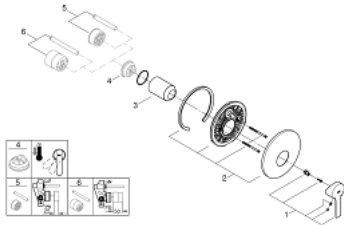

19 296 001 LINEARE SINGLE-LEVER SHOWER MIXER

PRODUCT DESCRIPTION

- Colour: chrome
- trim set for use with rough-in box 33 963 001, 33 964 001, 33 965 001
- without concealed body
- metal lever
- GROHE LongLife finish
- escutcheon- and shaft-sealing
- metal escutcheon
- covered fixing
- min. recommended pressure 1.0 bar

19 296 001 LINEARE SINGLE-LEVER SHOWER MIXER

SPARE PARTS, March 2017 – now

- 1: Lever (Spare part-nr. 46988000)
- 2: Escutcheon (Spare part-nr. 46904000)
- 3: Cap (Spare part-nr. 09038000)
- 4: Temperature limiter (Spare part-nr. 46375000)*
- 5: Extension set (Spare part-nr. 46191000)*
- 6: Extension set (Spare part-nr. 46343000)*