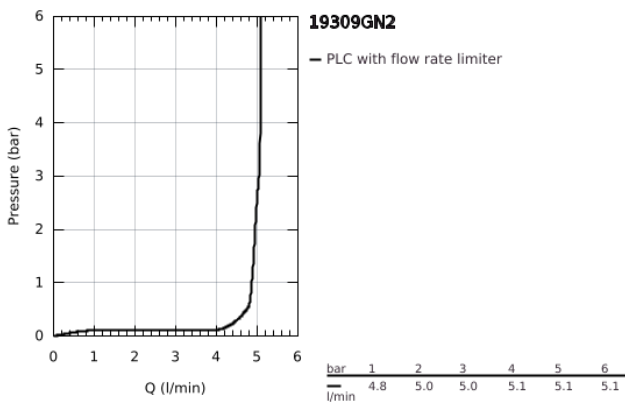

19 309 GN2 ALLURE TWO-HOLE BASIN MIXER S-SIZE

PRODUCT DESCRIPTION

- Colour: brushed cool sunrise
- wall mounted
- trim set for Joystick mixer rough-in set 23 429 000
- GROHE FeatherControl Joystick cartridge
- GROHE LongLife finish
- GROHE EcoJoy - less water, perfect flow
- maximum flow rate (at 3 bar): 5 l/min
- GROHE AquaGuide adjustable slim air mousseur
- center distance 110 mm
- projection 154 mm
- without roughing-in set 23 429 (please order separately)

19 309 GN2 **ALLURE TWO-HOLE BASIN MIXER** **S-SIZE**

SPARE PARTS, May 2018 – now

1: Mousseur (Spare part-nr. 48449000)

2: Extension-set, 25 mm (Spare part-nr. 46901000)*

* Optional accessories