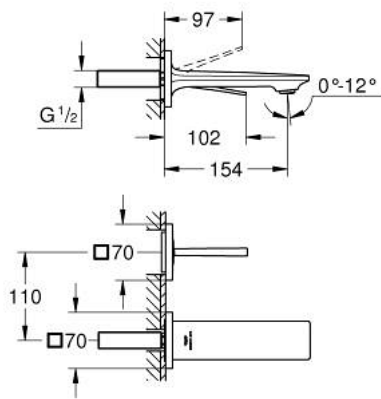

19 309 GN2 ALLURE TWO-HOLE BASIN MIXER S-SIZE

PRODUCT DESCRIPTION

- Colour: brushed cool sunrise
- wall mounted
- trim set for Joystick mixer rough-in set 23 429 000
- GROHE FeatherControl Joystick cartridge
- GROHE LongLife finish
- GROHE EcoJoy - less water, perfect flow
- maximum flow rate (at 3 bar): 5 l/min
- GROHE AquaGuide adjustable slim air mousseur
- center distance 110 mm
- projection 154 mm
- without roughing-in set 23 429 (please order separately)

19 309 GN2 **ALLURE TWO-HOLE BASIN MIXER** **S-SIZE**

SPARE PARTS, May 2018 – now

1: Mousseur (Spare part-nr. 48449000)

2: Extension-set, 25 mm (Spare part-nr. 46901000)*

* Optional accessories