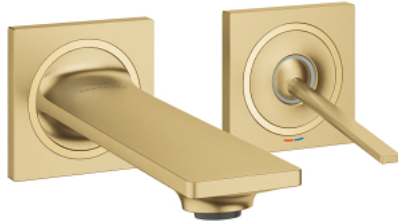

19 309 GN2 ALLURE TWO-HOLE BASIN MIXER S-SIZE

PRODUCT DESCRIPTION

- Colour: brushed cool sunrise
- wall mounted
- trim set for Joystick mixer rough-in set 23 429 000
- GROHE FeatherControl Joystick cartridge
- GROHE LongLife finish
- GROHE EcoJoy - less water, perfect flow
- maximum flow rate (at 3 bar): 5 l/min
- GROHE AquaGuide adjustable slim air mousseur
- center distance 110 mm
- projection 154 mm
- without roughing-in set 23 429 (please order separately)

19 309 GN2 **ALLURE TWO-HOLE BASIN MIXER** **S-SIZE**

SPARE PARTS, May 2018 – now

1: Mousseur (Spare part-nr. 48449000)

2: Extension-set, 25 mm (Spare part-nr. 46901000)*

* Optional accessories