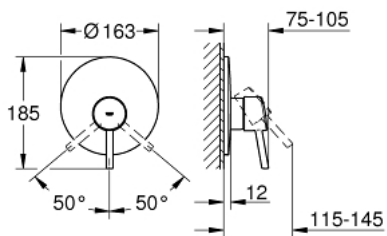

19 345 001 **CONCETTO SINGLE-LEVER SHOWER MIXER**

PRODUCT DESCRIPTION

- Colour: chrome
- trim set for use with rough-in box 33 963 001, 33 964 001, 33 965 001
- without concealed body
- metal lever
- GROHE LongLife finish
- escutcheon- and shaft-sealing
- wall escutcheon
- covered fixing

19 345 001 **CONCETTO SINGLE-LEVER SHOWER MIXER**

SPARE PARTS, December 2015 – now

- 1: Lever (Spare part-nr. 46723000)
- 2: Escutcheon (Spare part-nr. 46904000)
- 3: Cap (Spare part-nr. 06874000)
- 4: Temperature limiter (Spare part-nr. 46375000)*
- 5: Extension set (Spare part-nr. 46191000)*
- 6: Extension set (Spare part-nr. 46343000)*