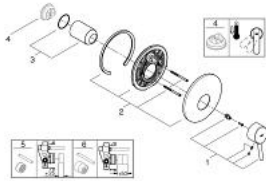

19 345 001 **CONCETTO SINGLE-LEVER SHOWER MIXER**

PRODUCT DESCRIPTION

- Colour: chrome
- trim set for use with rough-in box 33 963 001, 33 964 001, 33 965 001
- without concealed body
- metal lever
- GROHE LongLife finish
- escutcheon- and shaft-sealing
- wall escutcheon
- covered fixing

19 345 001 **CONCETTO SINGLE-LEVER SHOWER MIXER**

SPARE PARTS, December 2015 – now

- 1: Lever (Spare part-nr. 46723000)
- 2: Escutcheon (Spare part-nr. 46904000)
- 3: Cap (Spare part-nr. 06874000)
- 4: Temperature limiter (Spare part-nr. 46375000)*
- 5: Extension set (Spare part-nr. 46191000)*
- 6: Extension set (Spare part-nr. 46343000)*