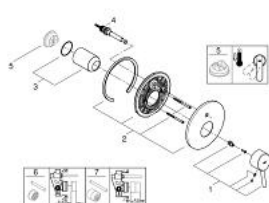

19 346 001 **CONCETTO SINGLE-LEVER BATH MIXER**

PRODUCT DESCRIPTION

- Colour: chrome
- trim set for use with rough-in box 33 963 001 or 33 965 001
- without concealed body
- metal lever
- GROHE LongLife finish
- automatic diverter: bath/shower
- escutcheon- and shaft-sealing
- wall escutcheon
- covered coupling

19 346 001 **CONCETTO SINGLE-LEVER BATH MIXER**

SPARE PARTS, December 2015 – now

- 1: Lever (Spare part-nr. 46723000)
- 2: Escutcheon (Spare part-nr. 46905000)
- 3: Cap (Spare part-nr. 06874000)
- 4: Diverter (Spare part-nr. 46737000)
- 5: Temperature limiter (Spare part-nr. 46375000)*
- 6: Extension set (Spare part-nr. 46191000)*
- 7: Extension set (Spare part-nr. 46343000)*