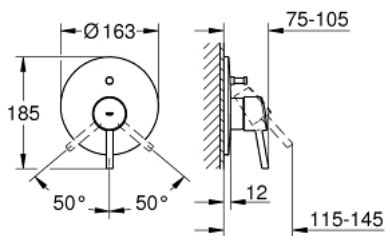

19 346 001 **CONCETTO SINGLE-LEVER BATH MIXER**

PRODUCT DESCRIPTION

- Colour: chrome
- trim set for use with rough-in box 33 963 001 or 33 965 001
- without concealed body
- metal lever
- GROHE LongLife finish
- automatic diverter: bath/shower
- escutcheon- and shaft-sealing
- wall escutcheon
- covered coupling

19 346 001 **CONCETTO SINGLE-LEVER BATH MIXER**

SPARE PARTS, December 2015 – now

- 1: Lever (Spare part-nr. 46723000)
- 2: Escutcheon (Spare part-nr. 46905000)
- 3: Cap (Spare part-nr. 06874000)
- 4: Diverter (Spare part-nr. 46737000)
- 5: Temperature limiter (Spare part-nr. 46375000)*
- 6: Extension set (Spare part-nr. 46191000)*
- 7: Extension set (Spare part-nr. 46343000)*