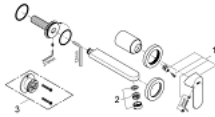

19 381 000 EUROSMART COSMOPOLITAN TWO-HOLE BASIN MIXER S-SIZE

PRODUCT DESCRIPTION

- Colour: chrome
- wall mounted
- trim set for use with rough-in set 23 571 000 / 32 635 000
- without concealed body
- metal escutcheon
- metal lever
- GROHE LongLife finish
- GROHE AquaGuide adjustable mousseur
- center distance 110 mm
- projection 170 mm

19 381 000 **EUROSMART COSMOPOLITAN TWO-HOLE BASIN MIXER**
S-SIZE

SPARE PARTS, August 2009 – now

1: Lever (Spare part-nr. 46684000)

2: Flow straightener (Spare part-nr. 64451000)

3: Extension (Spare part-nr. 46627000)*