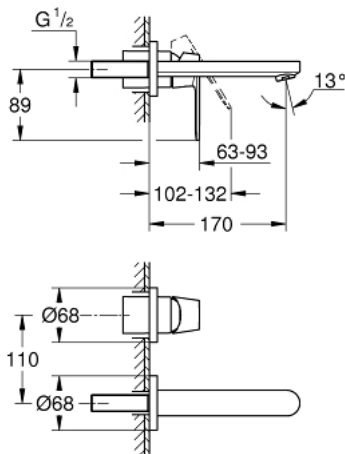

19 381 000 EUROSMART COSMOPOLITAN TWO-HOLE BASIN MIXER S-SIZE

PRODUCT DESCRIPTION

- Colour: chrome
- wall mounted
- trim set for use with rough-in set 23 571 000 / 32 635 000
- without concealed body
- metal escutcheon
- metal lever
- GROHE LongLife finish
- GROHE AquaGuide adjustable mousseur
- center distance 110 mm
- projection 170 mm

19 381 000 **EUROSMART COSMOPOLITAN TWO-HOLE BASIN MIXER**
S-SIZE

SPARE PARTS, August 2009 – now

1: Lever (Spare part-nr. 46684000)

2: Flow straightener (Spare part-nr. 64451000)

3: Extension (Spare part-nr. 46627000)*