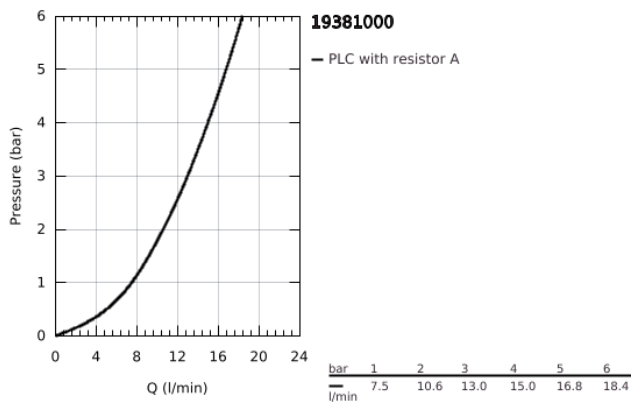

19 381 000 EUROSMART COSMOPOLITAN TWO-HOLE BASIN MIXER S-SIZE

PRODUCT DESCRIPTION

- Colour: chrome
- wall mounted
- trim set for use with rough-in set 23 571 000 / 32 635 000
- without concealed body
- metal escutcheon
- metal lever
- GROHE LongLife finish
- GROHE AquaGuide adjustable mousseur
- center distance 110 mm
- projection 170 mm

19 381 000 **EUROSMART COSMOPOLITAN TWO-HOLE BASIN MIXER**
S-SIZE

SPARE PARTS, August 2009 – now

1: Lever (Spare part-nr. 46684000)

2: Flow straightener (Spare part-nr. 64451000)

3: Extension (Spare part-nr. 46627000)*