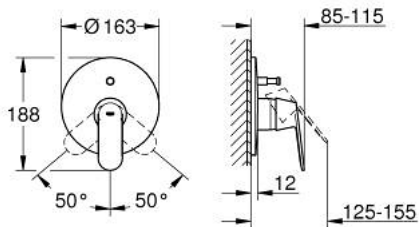

### PRODUCT DESCRIPTION

- Colour: chrome
- trim set for use with rough-in box 33 963 001 or 33 965 001
- without concealed body
- metal lever
- GROHE LongLife finish
- automatic diverter: bath/shower
- escutcheon- and shaft-sealing
- wall escutcheon
- covered fixing