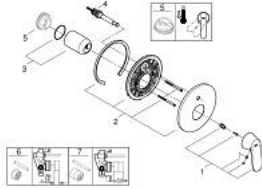

19 382 000 EUROSMART COSMOPOLITAN SINGLE-LEVER BATH MIXER

SPARE PARTS, November 2015 – now

- 1: Lever (Spare part-nr. 46682000)
- 2: Escutcheon (Spare part-nr. 46905000)
- 3: Cap (Spare part-nr. 02693000)
- 4: Diverter (Spare part-nr. 46737000)
- 5: Temperature limiter (Spare part-nr. 46308000)*
- 6: Extension set (Spare part-nr. 46191000)*
- 7: Extension set (Spare part-nr. 46343000)*

* Optional accessories