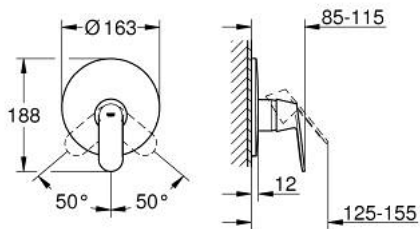

19 383 000 EUROSMART COSMOPOLITAN SINGLE-LEVER SHOWER MIXER

PRODUCT DESCRIPTION

- Colour: chrome
- trim set for use with rough-in box 33 963 001, 33 964 001, 33 965 001
- without concealed body
- metal lever
- GROHE LongLife finish
- escutcheon- and shaft-sealing
- wall escutcheon
- covered fixing

19 383 000 EUROSMART COSMOPOLITAN SINGLE-LEVER SHOWER MIXER

SPARE PARTS, November 2015 – now

- 1: Lever (Spare part-nr. 46682000)
- 2: Escutcheon (Spare part-nr. 46904000)
- 3: Cap (Spare part-nr. 02693000)
- 4: Temperature limiter (Spare part-nr. 46308000)*
- 5: Extension set (Spare part-nr. 46191000)*
- 6: Extension set (Spare part-nr. 46343000)*