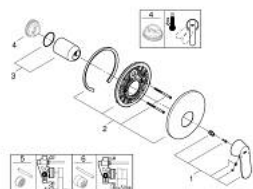

19 383 000 EUROSMART COSMOPOLITAN SINGLE-LEVER SHOWER MIXER

PRODUCT DESCRIPTION

- Colour: chrome
- trim set for use with rough-in box 33 963 001, 33 964 001, 33 965 001
- without concealed body
- metal lever
- GROHE LongLife finish
- escutcheon- and shaft-sealing
- wall escutcheon
- covered fixing

19 383 000 EUROSMART COSMOPOLITAN SINGLE-LEVER SHOWER MIXER

SPARE PARTS, November 2015 – now

- 1: Lever (Spare part-nr. 46682000)
- 2: Escutcheon (Spare part-nr. 46904000)
- 3: Cap (Spare part-nr. 02693000)
- 4: Temperature limiter (Spare part-nr. 46308000)*
- 5: Extension set (Spare part-nr. 46191000)*
- 6: Extension set (Spare part-nr. 46343000)*