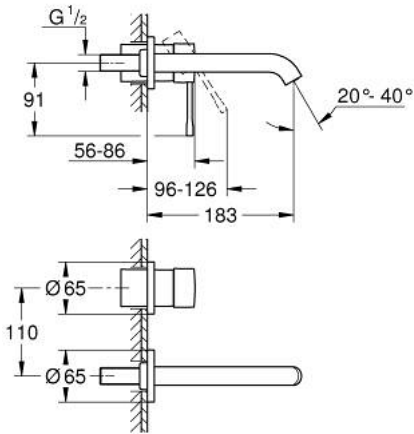

19 408 AL1 ESSENCE TWO-HOLE BASIN MIXER M-SIZE

PRODUCT DESCRIPTION

- Colour: brushed hard graphite
- wall mounted
- trim set for use with rough-in set 23 571 000 / 32 635 000
- without concealed body
- metal escutcheon
- metal lever
- GROHE LongLife finish
- GROHE EcoJoy mousseur 5.7 l/min
- GROHE AquaGuide adjustable mousseur
- center distance 110 mm
- projection 183 mm
- min. recommended pressure 1.0 bar

19 408 AL1 ESSENCE TWO-HOLE BASIN MIXER M-SIZE

SPARE PARTS, April 2022 – now

1: Lever (Spare part-nr. 46916AL0)

2: Spout (Spare part-nr. 48638AL0)

2.1: Mousseur (Spare part-nr. 48480000)

2.2: Screw (Spare part-nr. 43094000)