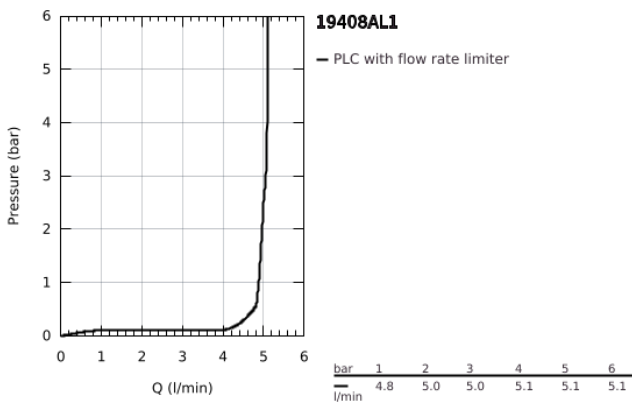

19 408 AL1 ESSENCE TWO-HOLE BASIN MIXER M-SIZE

PRODUCT DESCRIPTION

- Colour: brushed hard graphite
- wall mounted
- trim set for use with rough-in set 23 571 000 / 32 635 000
- without concealed body
- metal escutcheon
- metal lever
- GROHE LongLife finish
- GROHE EcoJoy mousseur 5.7 l/min
- GROHE AquaGuide adjustable mousseur
- center distance 110 mm
- projection 183 mm
- min. recommended pressure 1.0 bar

19 408 AL1 ESSENCE TWO-HOLE BASIN MIXER M-SIZE

SPARE PARTS, April 2022 – now

1: Lever (Spare part-nr. 46916AL0)

2: Spout (Spare part-nr. 48638AL0)

2.1: Mousseur (Spare part-nr. 48480000)

2.2: Screw (Spare part-nr. 43094000)