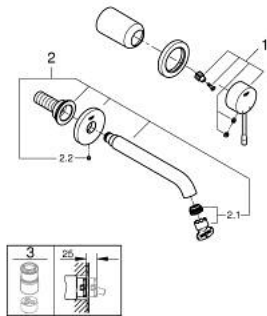

19 408 AL1 ESSENCE TWO-HOLE BASIN MIXER M-SIZE

PRODUCT DESCRIPTION

- Colour: brushed hard graphite
- wall mounted
- trim set for use with rough-in set 23 571 000 / 32 635 000
- without concealed body
- metal escutcheon
- metal lever
- GROHE LongLife finish
- GROHE EcoJoy mousseur 5.7 l/min
- GROHE AquaGuide adjustable mousseur
- center distance 110 mm
- projection 183 mm
- min. recommended pressure 1.0 bar

19 408 AL1 ESSENCE TWO-HOLE BASIN MIXER M-SIZE

SPARE PARTS, April 2022 – now

1: Lever (Spare part-nr. 46916AL0)

2: Spout (Spare part-nr. 48638AL0)

2.1: Mousseur (Spare part-nr. 48480000)

2.2: Screw (Spare part-nr. 43094000)