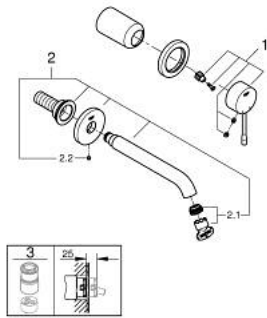

19 408 DL1 ESSENCE TWO-HOLE BASIN MIXER M-SIZE

PRODUCT DESCRIPTION

- Colour: brushed warm sunset
- wall mounted
- trim set for use with rough-in set 23 571 000 / 32 635 000
- without concealed body
- metal escutcheon
- metal lever
- GROHE LongLife finish
- mousseur 5.7 l/min
- GROHE AquaGuide adjustable mousseur
- center distance 110 mm
- projection 183 mm
- min. recommended pressure 1.0 bar

19 408 DL1 ESSENCE TWO-HOLE BASIN MIXER M-SIZE

SPARE PARTS, April 2022 – now

1: Lever (Spare part-nr. 46916DL0)

2: Spout (Spare part-nr. 48638DL0)

2.1: Mousseur (Spare part-nr. 48480000)

2.2: Screw (Spare part-nr. 43094000)