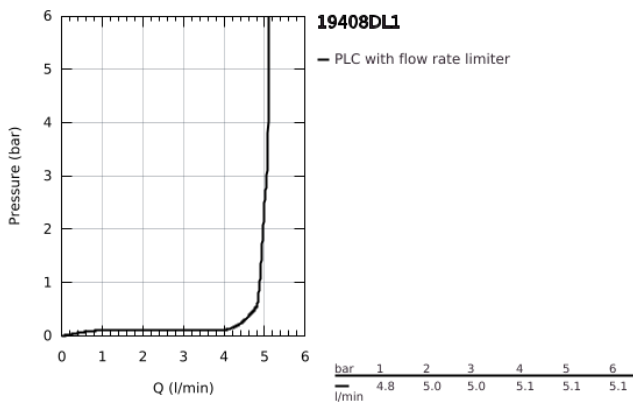

19 408 DL1 ESSENCE TWO-HOLE BASIN MIXER M-SIZE

PRODUCT DESCRIPTION

- Colour: brushed warm sunset
- wall mounted
- trim set for use with rough-in set 23 571 000 / 32 635 000
- without concealed body
- metal escutcheon
- metal lever
- GROHE LongLife finish
- mousseur 5.7 l/min
- GROHE AquaGuide adjustable mousseur
- center distance 110 mm
- projection 183 mm
- min. recommended pressure 1.0 bar

19 408 DL1 ESSENCE TWO-HOLE BASIN MIXER M-SIZE

SPARE PARTS, April 2022 – now

1: Lever (Spare part-nr. 46916DL0)

2: Spout (Spare part-nr. 48638DL0)

2.1: Mousseur (Spare part-nr. 48480000)

2.2: Screw (Spare part-nr. 43094000)