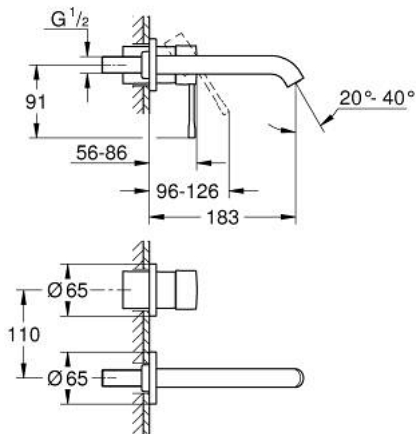

19 408 GL1 ESSENCE TWO-HOLE BASIN MIXER M-SIZE

PRODUCT DESCRIPTION

- Colour: cool sunrise
- wall mounted
- trim set for use with rough-in set 23 571 000 / 32 635 000
- without concealed body
- metal escutcheon
- metal lever
- GROHE LongLife finish
- GROHE EcoJoy mousseur 5.7 l/min
- GROHE AquaGuide adjustable mousseur
- center distance 110 mm
- projection 183 mm
- min. recommended pressure 1.0 bar

19 408 GL1 ESSENCE TWO-HOLE BASIN MIXER M-SIZE

SPARE PARTS, April 2022 – now

1: Lever (Spare part-nr. 46916GL0)

2: Spout (Spare part-nr. 48638GL0)

2.1: Mousseur (Spare part-nr. 48480000)

2.2: Screw (Spare part-nr. 43094000)