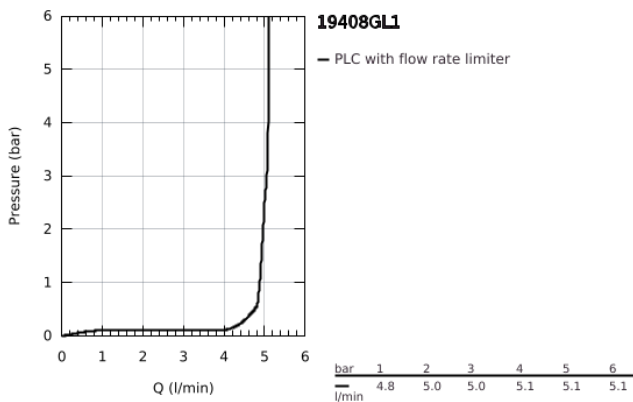

19 408 GL1 ESSENCE TWO-HOLE BASIN MIXER M-SIZE

PRODUCT DESCRIPTION

- Colour: cool sunrise
- wall mounted
- trim set for use with rough-in set 23 571 000 / 32 635 000
- without concealed body
- metal escutcheon
- metal lever
- GROHE LongLife finish
- GROHE EcoJoy mousseur 5.7 l/min
- GROHE AquaGuide adjustable mousseur
- center distance 110 mm
- projection 183 mm
- min. recommended pressure 1.0 bar

19 408 GL1 ESSENCE TWO-HOLE BASIN MIXER M-SIZE

SPARE PARTS, April 2022 – now

1: Lever (Spare part-nr. 46916GL0)

2: Spout (Spare part-nr. 48638GL0)

2.1: Mousseur (Spare part-nr. 48480000)

2.2: Screw (Spare part-nr. 43094000)