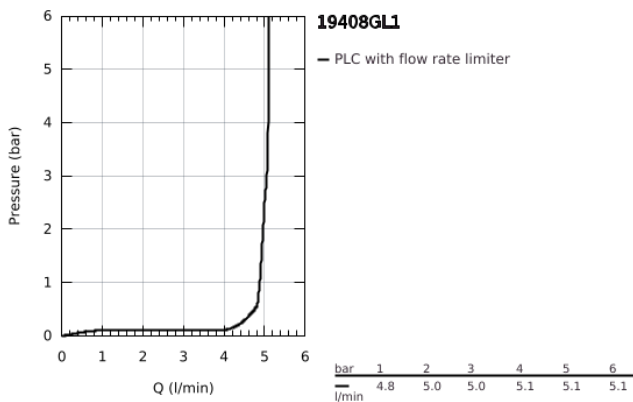

19 408 GL1 ESSENCE TWO-HOLE BASIN MIXER M-SIZE

PRODUCT DESCRIPTION

- Colour: cool sunrise
- wall mounted
- trim set for use with rough-in set 23 571 000 / 32 635 000
- without concealed body
- metal escutcheon
- metal lever
- GROHE LongLife finish
- GROHE EcoJoy - less water, perfect flow
- maximum flow rate (at 3 bar): 5.7 l/min
- GROHE AquaGuide adjustable mousseur
- center distance 110 mm
- projection 183 mm
- min. recommended pressure 1.0 bar

19 408 GL1 ESSENCE TWO-HOLE BASIN MIXER M-SIZE

SPARE PARTS, April 2022 – now

- 1: Lever (Spare part-nr. 46916GL0)
- 2: Spout (Spare part-nr. 48638GL0)
- 2.1: Mousseur (Spare part-nr. 48480000)
- 2.2: Screw (Spare part-nr. 43094000)
- 3: Extension (Spare part-nr. 46943000)*
- * Optional accessories