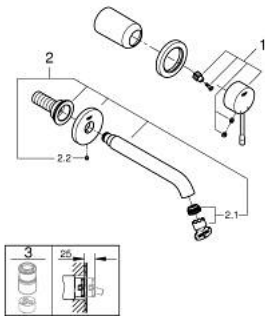

19 408 GL1 ESSENCE TWO-HOLE BASIN MIXER M-SIZE

PRODUCT DESCRIPTION

- Colour: cool sunrise
- wall mounted
- trim set for use with rough-in set 23 571 000 / 32 635 000
- without concealed body
- metal escutcheon
- metal lever
- GROHE LongLife finish
- GROHE EcoJoy mousseur 5.7 l/min
- GROHE AquaGuide adjustable mousseur
- center distance 110 mm
- projection 183 mm
- min. recommended pressure 1.0 bar

19 408 GL1 ESSENCE TWO-HOLE BASIN MIXER M-SIZE

SPARE PARTS, April 2022 – now

1: Lever (Spare part-nr. 46916GL0)

2: Spout (Spare part-nr. 48638GL0)

2.1: Mousseur (Spare part-nr. 48480000)

2.2: Screw (Spare part-nr. 43094000)