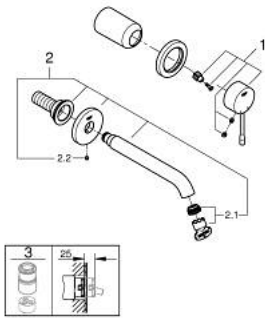

19 408 GL1 ESSENCE TWO-HOLE BASIN MIXER M-SIZE

PRODUCT DESCRIPTION

- Colour: cool sunrise
- wall mounted
- trim set for use with rough-in set 23 571 000 / 32 635 000
- without concealed body
- metal escutcheon
- metal lever
- GROHE LongLife finish
- GROHE EcoJoy - less water, perfect flow
- maximum flow rate (at 3 bar): 5.7 l/min
- GROHE AquaGuide adjustable mousseur
- center distance 110 mm
- projection 183 mm
- min. recommended pressure 1.0 bar

19 408 GL1 ESSENCE TWO-HOLE BASIN MIXER M-SIZE

SPARE PARTS, April 2022 – now

- 1: Lever (Spare part-nr. 46916GL0)
- 2: Spout (Spare part-nr. 48638GL0)
- 2.1: Mousseur (Spare part-nr. 48480000)
- 2.2: Screw (Spare part-nr. 43094000)
- 3: Extension (Spare part-nr. 46943000)*
- * Optional accessories