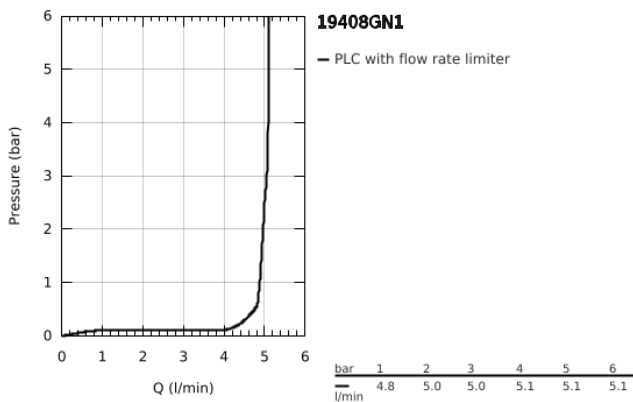

## 19 408 GN1 ESSENCE TWO-HOLE BASIN MIXER M-SIZE

### PRODUCT DESCRIPTION

- Colour: brushed cool sunrise
- wall mounted
- trim set for use with rough-in set 23 571 000 / 32 635 000
- without concealed body
- metal escutcheon
- metal lever
- GROHE LongLife finish
- GROHE EcoJoy mousseur 5.7 l/min
- GROHE AquaGuide adjustable mousseur
- center distance 110 mm
- projection 183 mm
- min. recommended pressure 1.0 bar