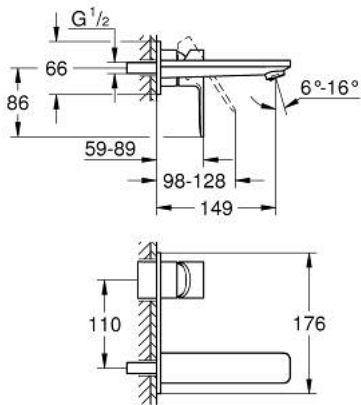

19 409 001 LINEARE TWO-HOLE BASIN MIXER
M-SIZE

PRODUCT DESCRIPTION

- Colour: chrome
- wall mounted
- trim set for use with rough-in set 23 571 000 / 32 635 000
- without concealed body
- metal escutcheon
- metal lever
- GROHE LongLife finish
- GROHE EcoJoy - less water, perfect flow
- maximum flow rate (at 3 bar): 5 l/min
- GROHE AquaGuide adjustable mousseur
- center distance 110 mm
- projection 149 mm
- min. recommended pressure 1.0 bar

19 409 001 **LINEARE TWO-HOLE BASIN MIXER**
M-SIZE

SPARE PARTS, July 2016 – now

1: Lever (Spare part-nr. 46982000)

2: Flow straightener (Spare part-nr. 46837000)

3: Extension (Spare part-nr. 46943000)*

* Optional accessories