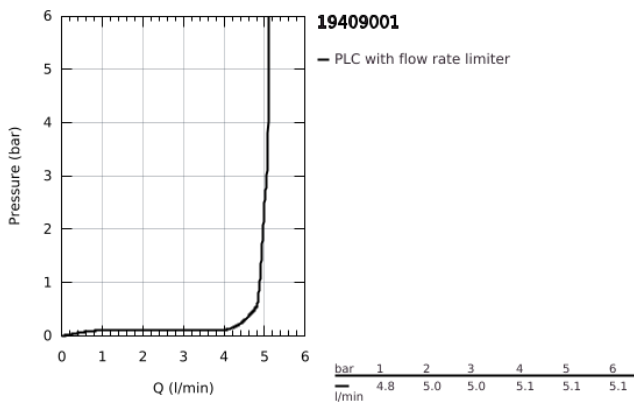

19 409 001 LINEARE TWO-HOLE BASIN MIXER
M-SIZE

PRODUCT DESCRIPTION

- Colour: chrome
- wall mounted
- trim set for use with rough-in set 23 571 000 / 32 635 000
- without concealed body
- metal escutcheon
- metal lever
- GROHE LongLife finish
- GROHE EcoJoy - less water, perfect flow
- maximum flow rate (at 3 bar): 5 l/min
- GROHE AquaGuide adjustable mousseur
- center distance 110 mm
- projection 149 mm
- min. recommended pressure 1.0 bar

19 409 001 **LINEARE TWO-HOLE BASIN MIXER**
M-SIZE

SPARE PARTS, July 2016 – now

1: Lever (Spare part-nr. 46982000)

2: Flow straightener (Spare part-nr. 46837000)

3: Extension (Spare part-nr. 46943000)*

* Optional accessories