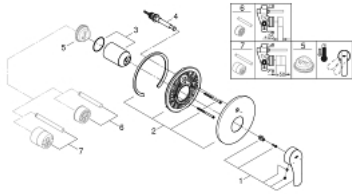

19 450 003 EUROSMART SINGLE-LEVER BATH MIXER

PRODUCT DESCRIPTION

- Colour: chrome
- trim set for use with rough-in box 33 963 001 or 33 965 001
- without concealed body
- metal lever
- GROHE LongLife finish
- GROHE FastFixation escutcheon with covered fixation
- automatic diverter: bath/shower
- escutcheon- and shaft-sealing
- metal wall escutcheon
- professional edition

19 450 003 EUROSMART SINGLE-LEVER BATH MIXER

SPARE PARTS, June 2020 – now

- 1: Lever (Spare part-nr. 48549000)
- 2: Escutcheon (Spare part-nr. 46905000)
- 3: Cap (Spare part-nr. 06874000)
- 4: Diverter (Spare part-nr. 46737000)
- 5: Temperature limiter (Spare part-nr. 46308000)*
- 6: Extension set (Spare part-nr. 46191000)*
- 7: Extension set (Spare part-nr. 46343000)*