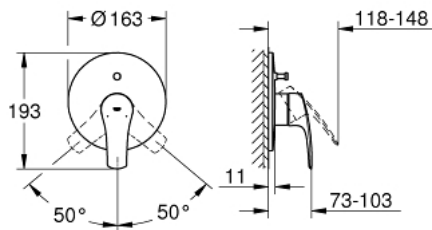

19 450 003 EUROSMART SINGLE-LEVER BATH MIXER

PRODUCT DESCRIPTION

- Colour: chrome
- trim set for use with rough-in box 33 963 001 or 33 965 001
- without concealed body
- metal lever
- GROHE LongLife finish
- GROHE FastFixation escutcheon with covered fixation
- automatic diverter: bath/shower
- escutcheon- and shaft-sealing
- metal wall escutcheon
- professional edition

19 450 003 EUROSMART SINGLE-LEVER BATH MIXER

SPARE PARTS, June 2020 – now

- 1: Lever (Spare part-nr. 48549000)
- 2: Escutcheon (Spare part-nr. 46905000)
- 3: Cap (Spare part-nr. 06874000)
- 4: Diverter (Spare part-nr. 46737000)
- 5: Temperature limiter (Spare part-nr. 46308000)*
- 6: Extension set (Spare part-nr. 46191000)*
- 7: Extension set (Spare part-nr. 46343000)*